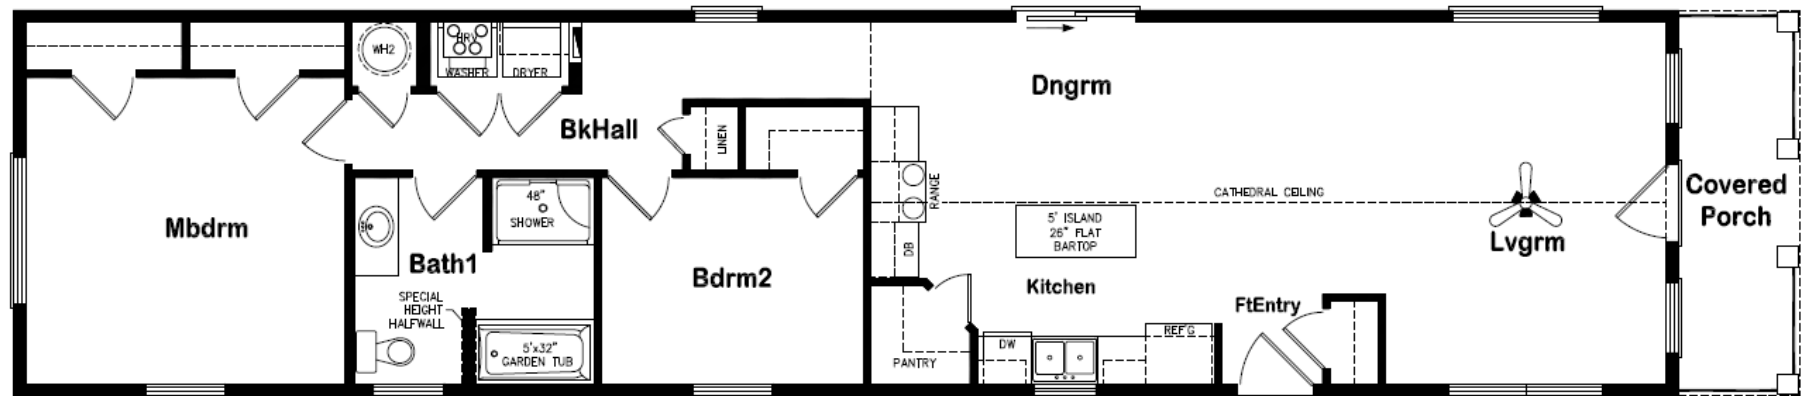

Front Elevation 12850D

12850D - 74'x16' MINI HOME (with porch) - 1104sq/ft - 2bed/1bath

www.oakhillhomes.ca / Info@oakhillhomes.ca / 1-888-579-6222
 Dimensions are approximate. Contact us to discuss the many options available for this plan.