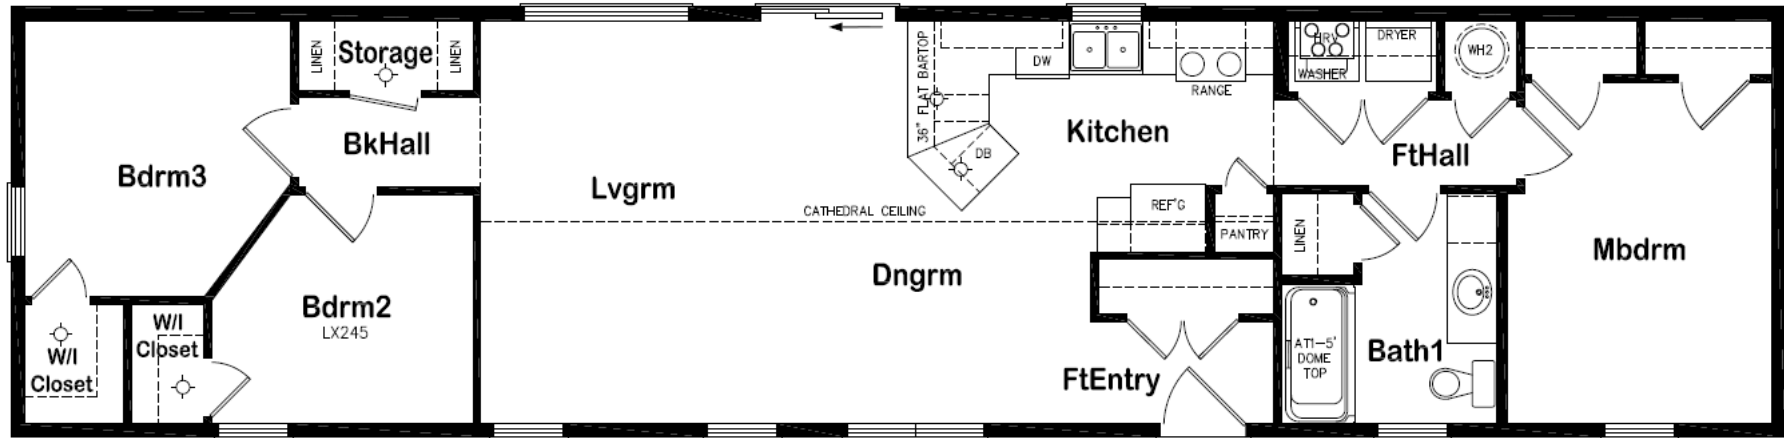

Front Elevation 12672D

12672D - 66'x16' MINI HOME - 1056 sq/ft - 3bed/1bath

www.oakhillhomes.ca / Info@oakhillhomes.ca / 1-888-579-6222
 Dimensions are approximate. Contact us to discuss the many options available for this plan.